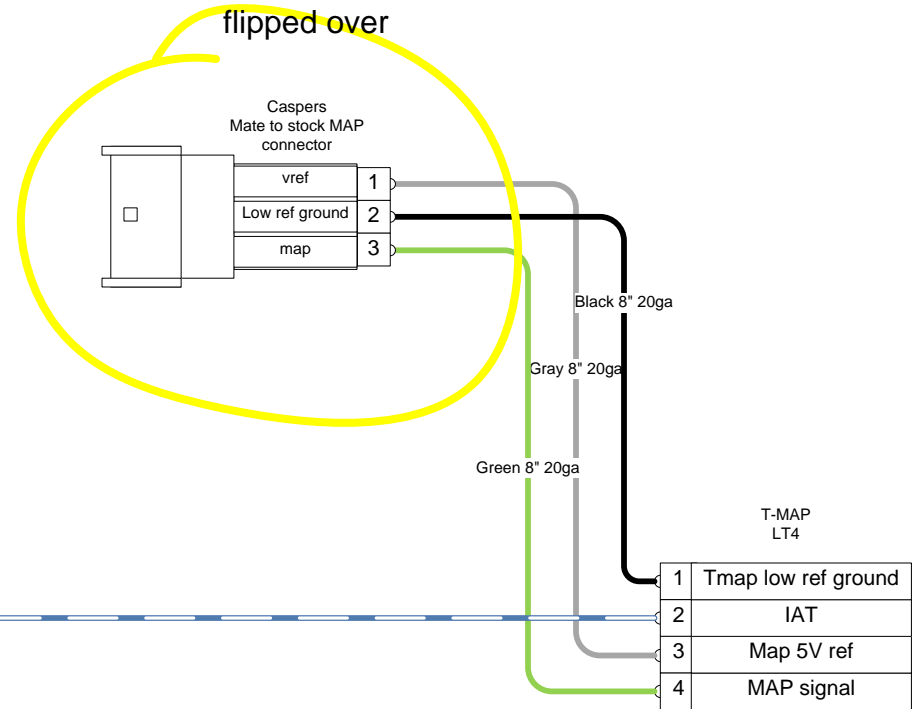

PART#	
DESCRIPTION 2016 Camaro MAP IAT MAF intercept harness	
FILE NAME	2016 Cam MAP IAT MAF intercept harness.vsd
WHIPPLE IND	
REVISION 09/28/2016	SCALE = NOT TO SCALE

Make sure this is not flipped over

		To MAF sensor	
IAT	Wh/bu	1	1
Pressure 5v ref	Gy/rd	2	2
Signal ground	Bk/vt	3	3
Pressure signal	ye	4	4
Powertrain main relay sup 5	Vt/bu	5	5
MAF signal	Gn/wh	6	6
MAF ground	Bk/wh	7	7
Humidity sensor	gy/bu	8	8

TMAP
Manifold Absolute Pressure
Temperature Sensor