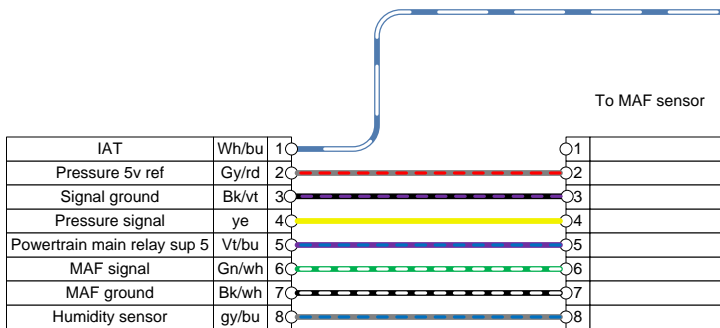

PART#	
DESCRIPTION 2016 Camaro MAP IAT MAF intercept harness	
FILE NAME	2016 Cam MAP IAT MAF intercept harness.vsd
WHIPPLE IND	
REVISION 09/28/2016	SCALE = NOT TO SCALE

Make sure this is not flipped over

		To MAF sensor	
IAT	Wh/bu	1	1
Pressure 5v ref	Gy/rd	2	2
Signal ground	Bk/vt	3	3
Pressure signal	ye	4	4
Powertrain main relay sup 5	Vt/bu	5	5
MAF signal	Gn/wh	6	6
MAF ground	Bk/wh	7	7
Humidity sensor	gy/bu	8	8

TMAP
Manifold Absolute Pressure
Temperature Sensor