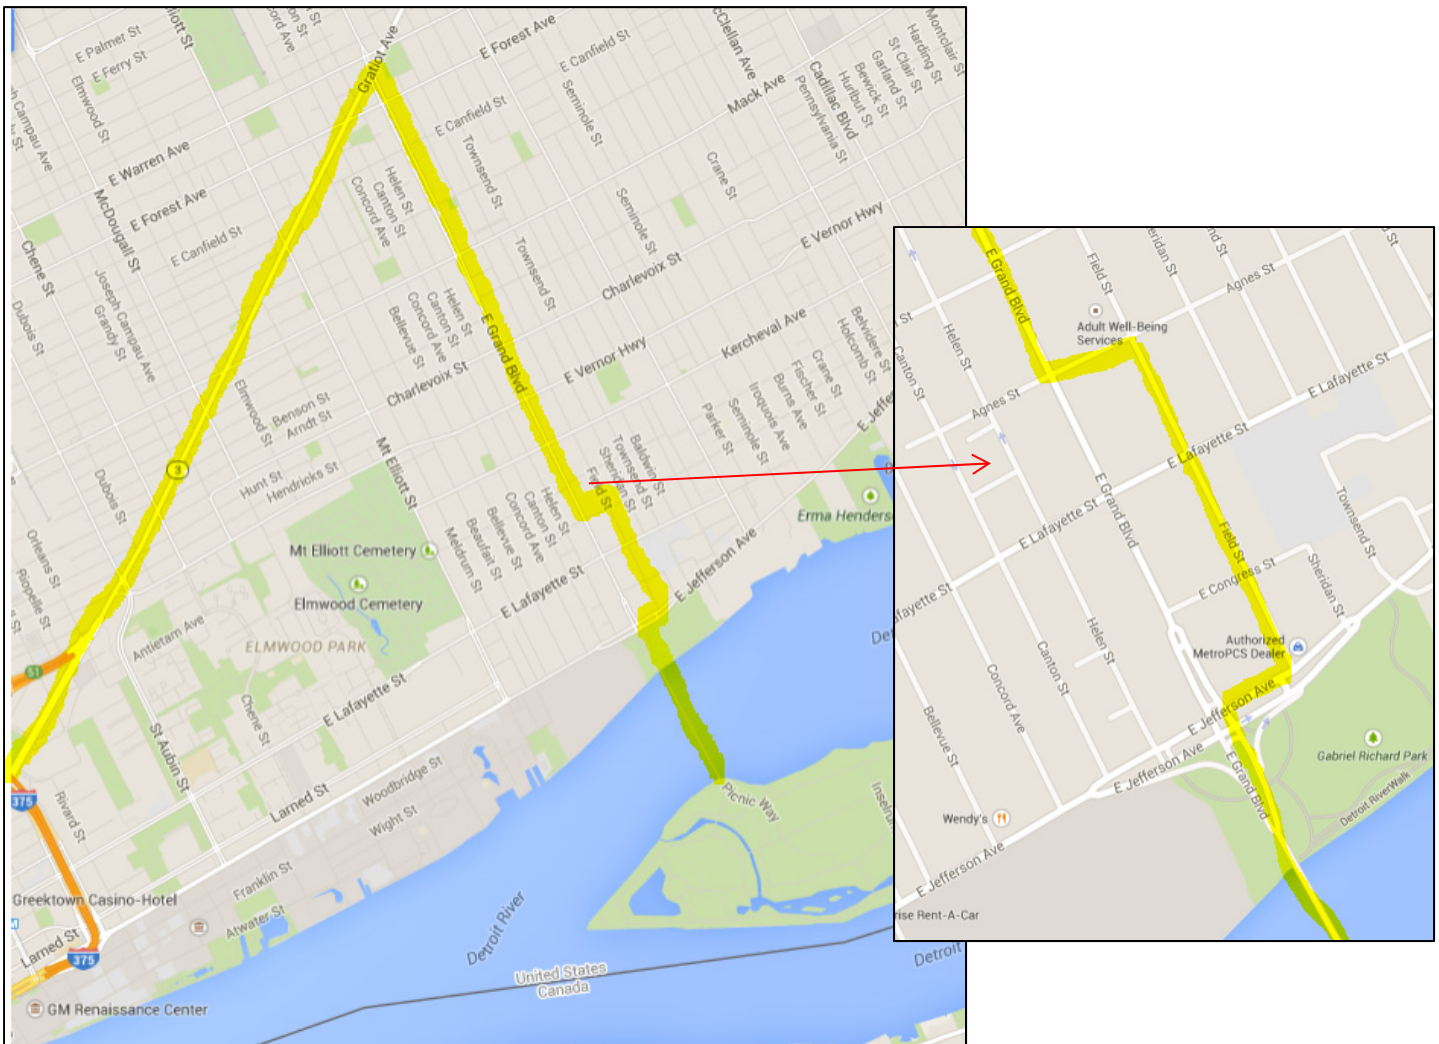

CAMARO SIX PREMIERE Driving Directions to Belle Isle

From the West and Renaissance Center:

- Take Gratiot Ave. (northeast from downtown) to E. Grand Blvd.
- Turn right and take E. Grand Blvd. south to Agnes St.
- Turn left onto Agnes St. and follow this to Field St.
- Turn right onto Field St. and follow to Jefferson Ave.
- Turn right onto Jefferson Ave. and follow to E. Grand Blvd.
- Turn left at E. Grand Blvd. to access Belle Isle. Members of the Detroit Police Department will be at the light to assist.